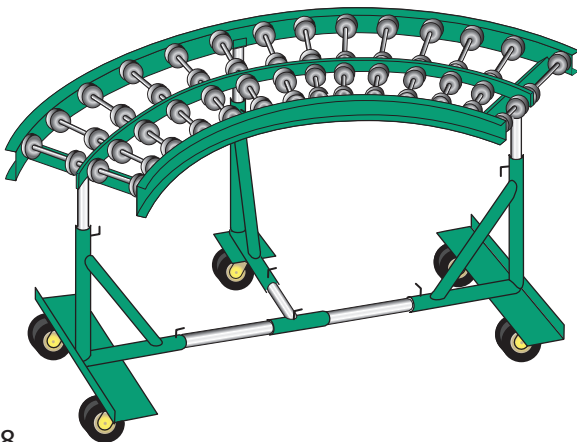

Tripod Supports

- For portable applications
- Easily adjusted with locking "L" rod
- Heavy steel pipe construction
- Capacity- 350 lbs.

Model No.	Width	Height		Weight (lbs.)	Model No.	Width	Height		Weight (lbs.)
		Min.	Max.				Min.	Max.	
T-12-18	12"	12"	18"	6	T-18-18	18"	12"	18"	8
T-12-30	12"	18"	30"	9	T-18-30	18"	18"	30"	10
T-12-40	12"	24"	40"	11	T-18-40	18"	24"	40"	12
T-12-52	12"	30"	52"	14	T-18-52	18"	30"	52"	15
T-12-72	12"	40"	72"	20	T-18-72	18"	40"	72"	21
T-15-18	15"	12"	18"	7	T-18-110	18"	60"	110"	25
T-15-30	15"	18"	30"	10	T-24-18	24"	12"	18"	9
T-15-40	15"	24"	40"	12	T-24-30	24"	18"	30"	11
T-15-52	15"	30"	52"	15	T-24-40	24"	24"	40"	13
T-15-72	15"	40"	72"	21	T-24-52	24"	30"	52"	16
T-15-110	15"	60"	110"	25	T-24-72	24"	40"	72"	22
					T-24-110	24"	60"	110"	26

Adjustable Tripod Supports are used with straight or curved sections of gravity skatewheel and 1 $\frac{3}{8}$ " diameter roller conveyor only.

Portable Castered Support

Portable Castered Support allows straight sections of gravity skatewheel or 1 $\frac{3}{8}$ " diameter roller conveyor to be easily moved from one area to another. 4" diameter hard rubber swivel casters with brake.

NOTE: Floor locks optional.

12" Wide	15" Wide	18" Wide	24" Wide	Height to top of Conveyor	Weight (lbs.)
PSC-12-28	PSC-15-28	PSC-18-28	PSC-24-28	18" - 28"	53
PSC-12-40	PSC-15-40	PSC-18-40	PSC-24-40	24" - 40"	55
PSC-12-52	PSC-15-52	PSC-18-52	PSC-24-52	30" - 52"	57
PSC-12-72	PSC-15-72	PSC-18-72	PSC-24-72	40" - 72"	62

Portable Castered Curve Support

Portable Castered Curve Support allows curved sections of gravity skatewheel or 1 $\frac{3}{8}$ " roller curves to be easily moved. 4" diameter hard rubber swivel casters with brake.